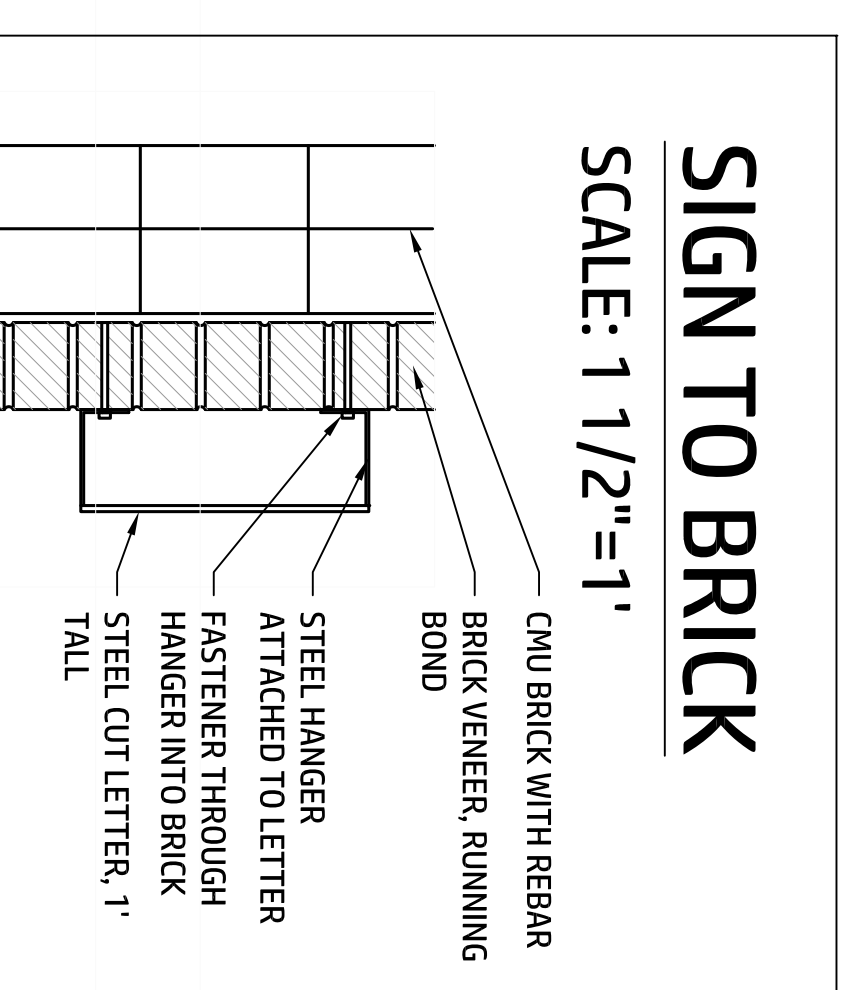

PLAN LAYOUT

SCALE: 1/4"=1'

BRICK SIGN DETAILS

SCALE: 1/2"=1'

ELEVATION

SCALE: 1/4"=1'