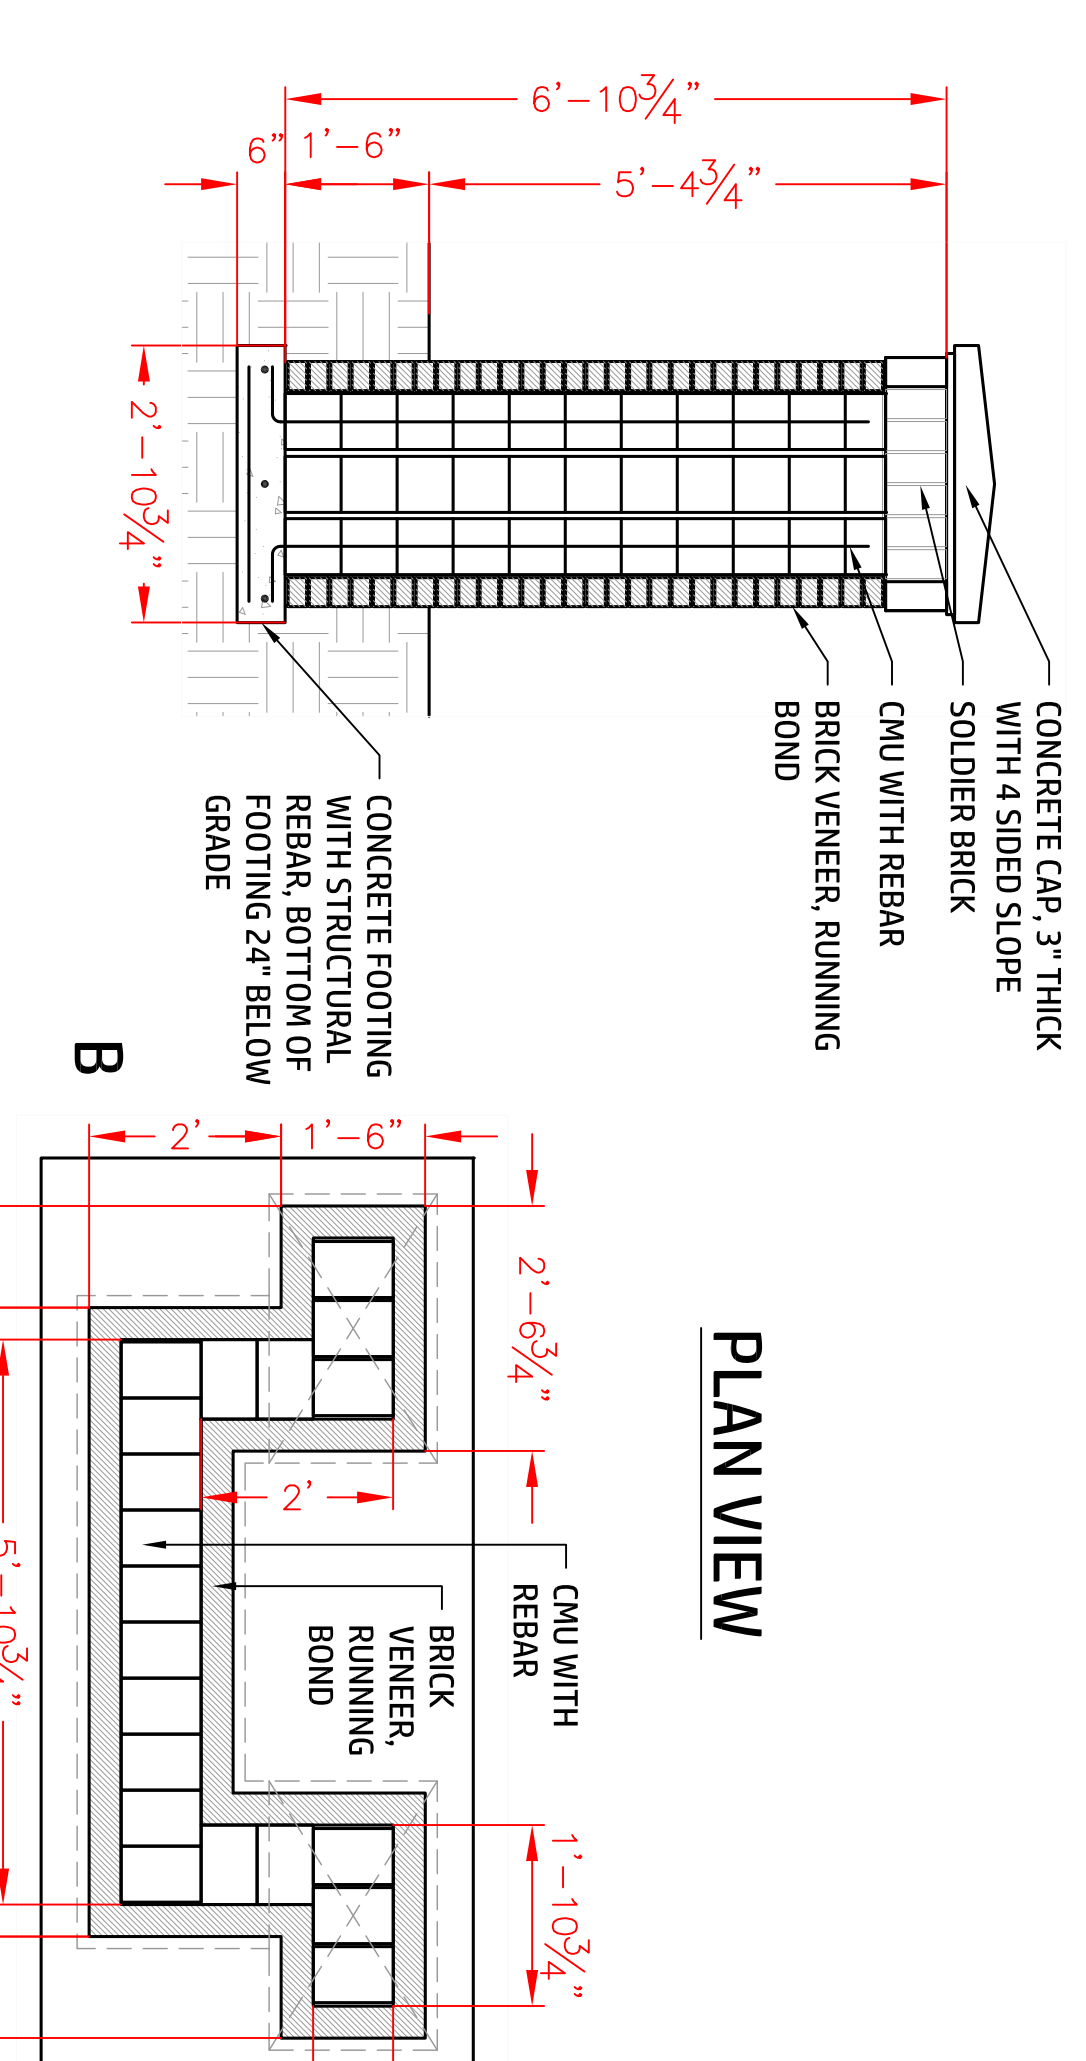

PLAN LAYOUT

SCALE: 1/4"=1'

BRICK SIGN DETAILS

SCALE: 1/2"=1'

ELEVATION

SCALE: 1/4"=1'