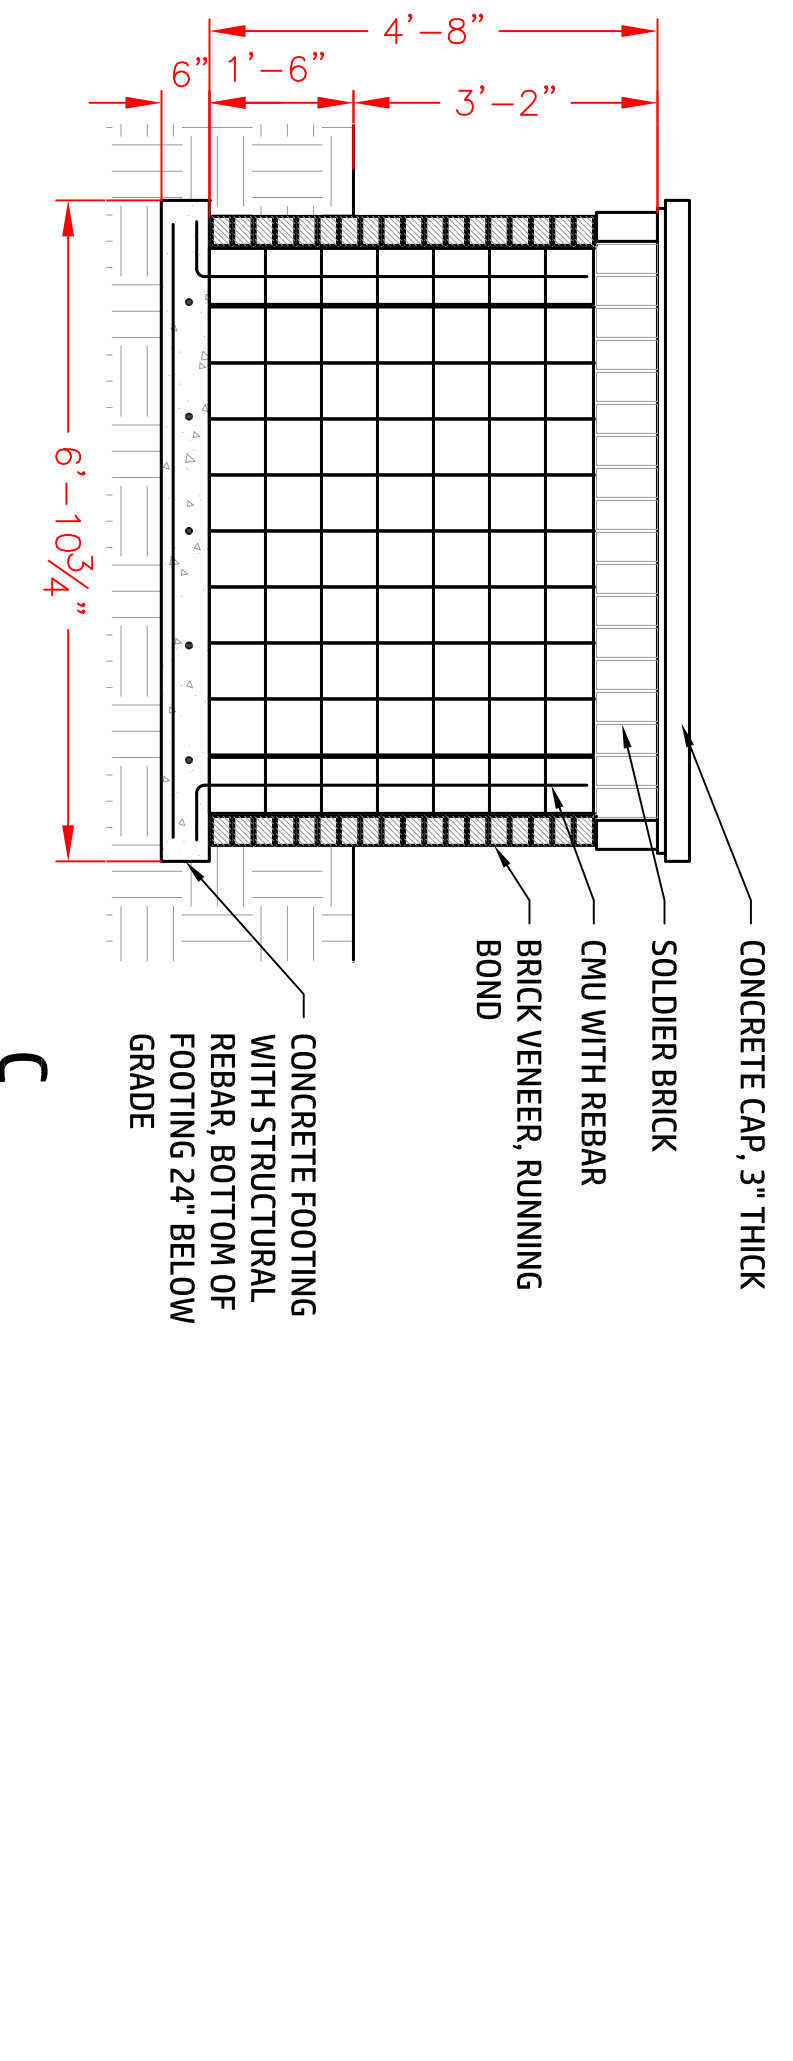

PLAN LAYOUT

SCALE: 1/4"=1'

BRICK SIGN DETAILS

SCALE: 1/2"=1'

ELEVATION

SCALE: 1/4"=1'