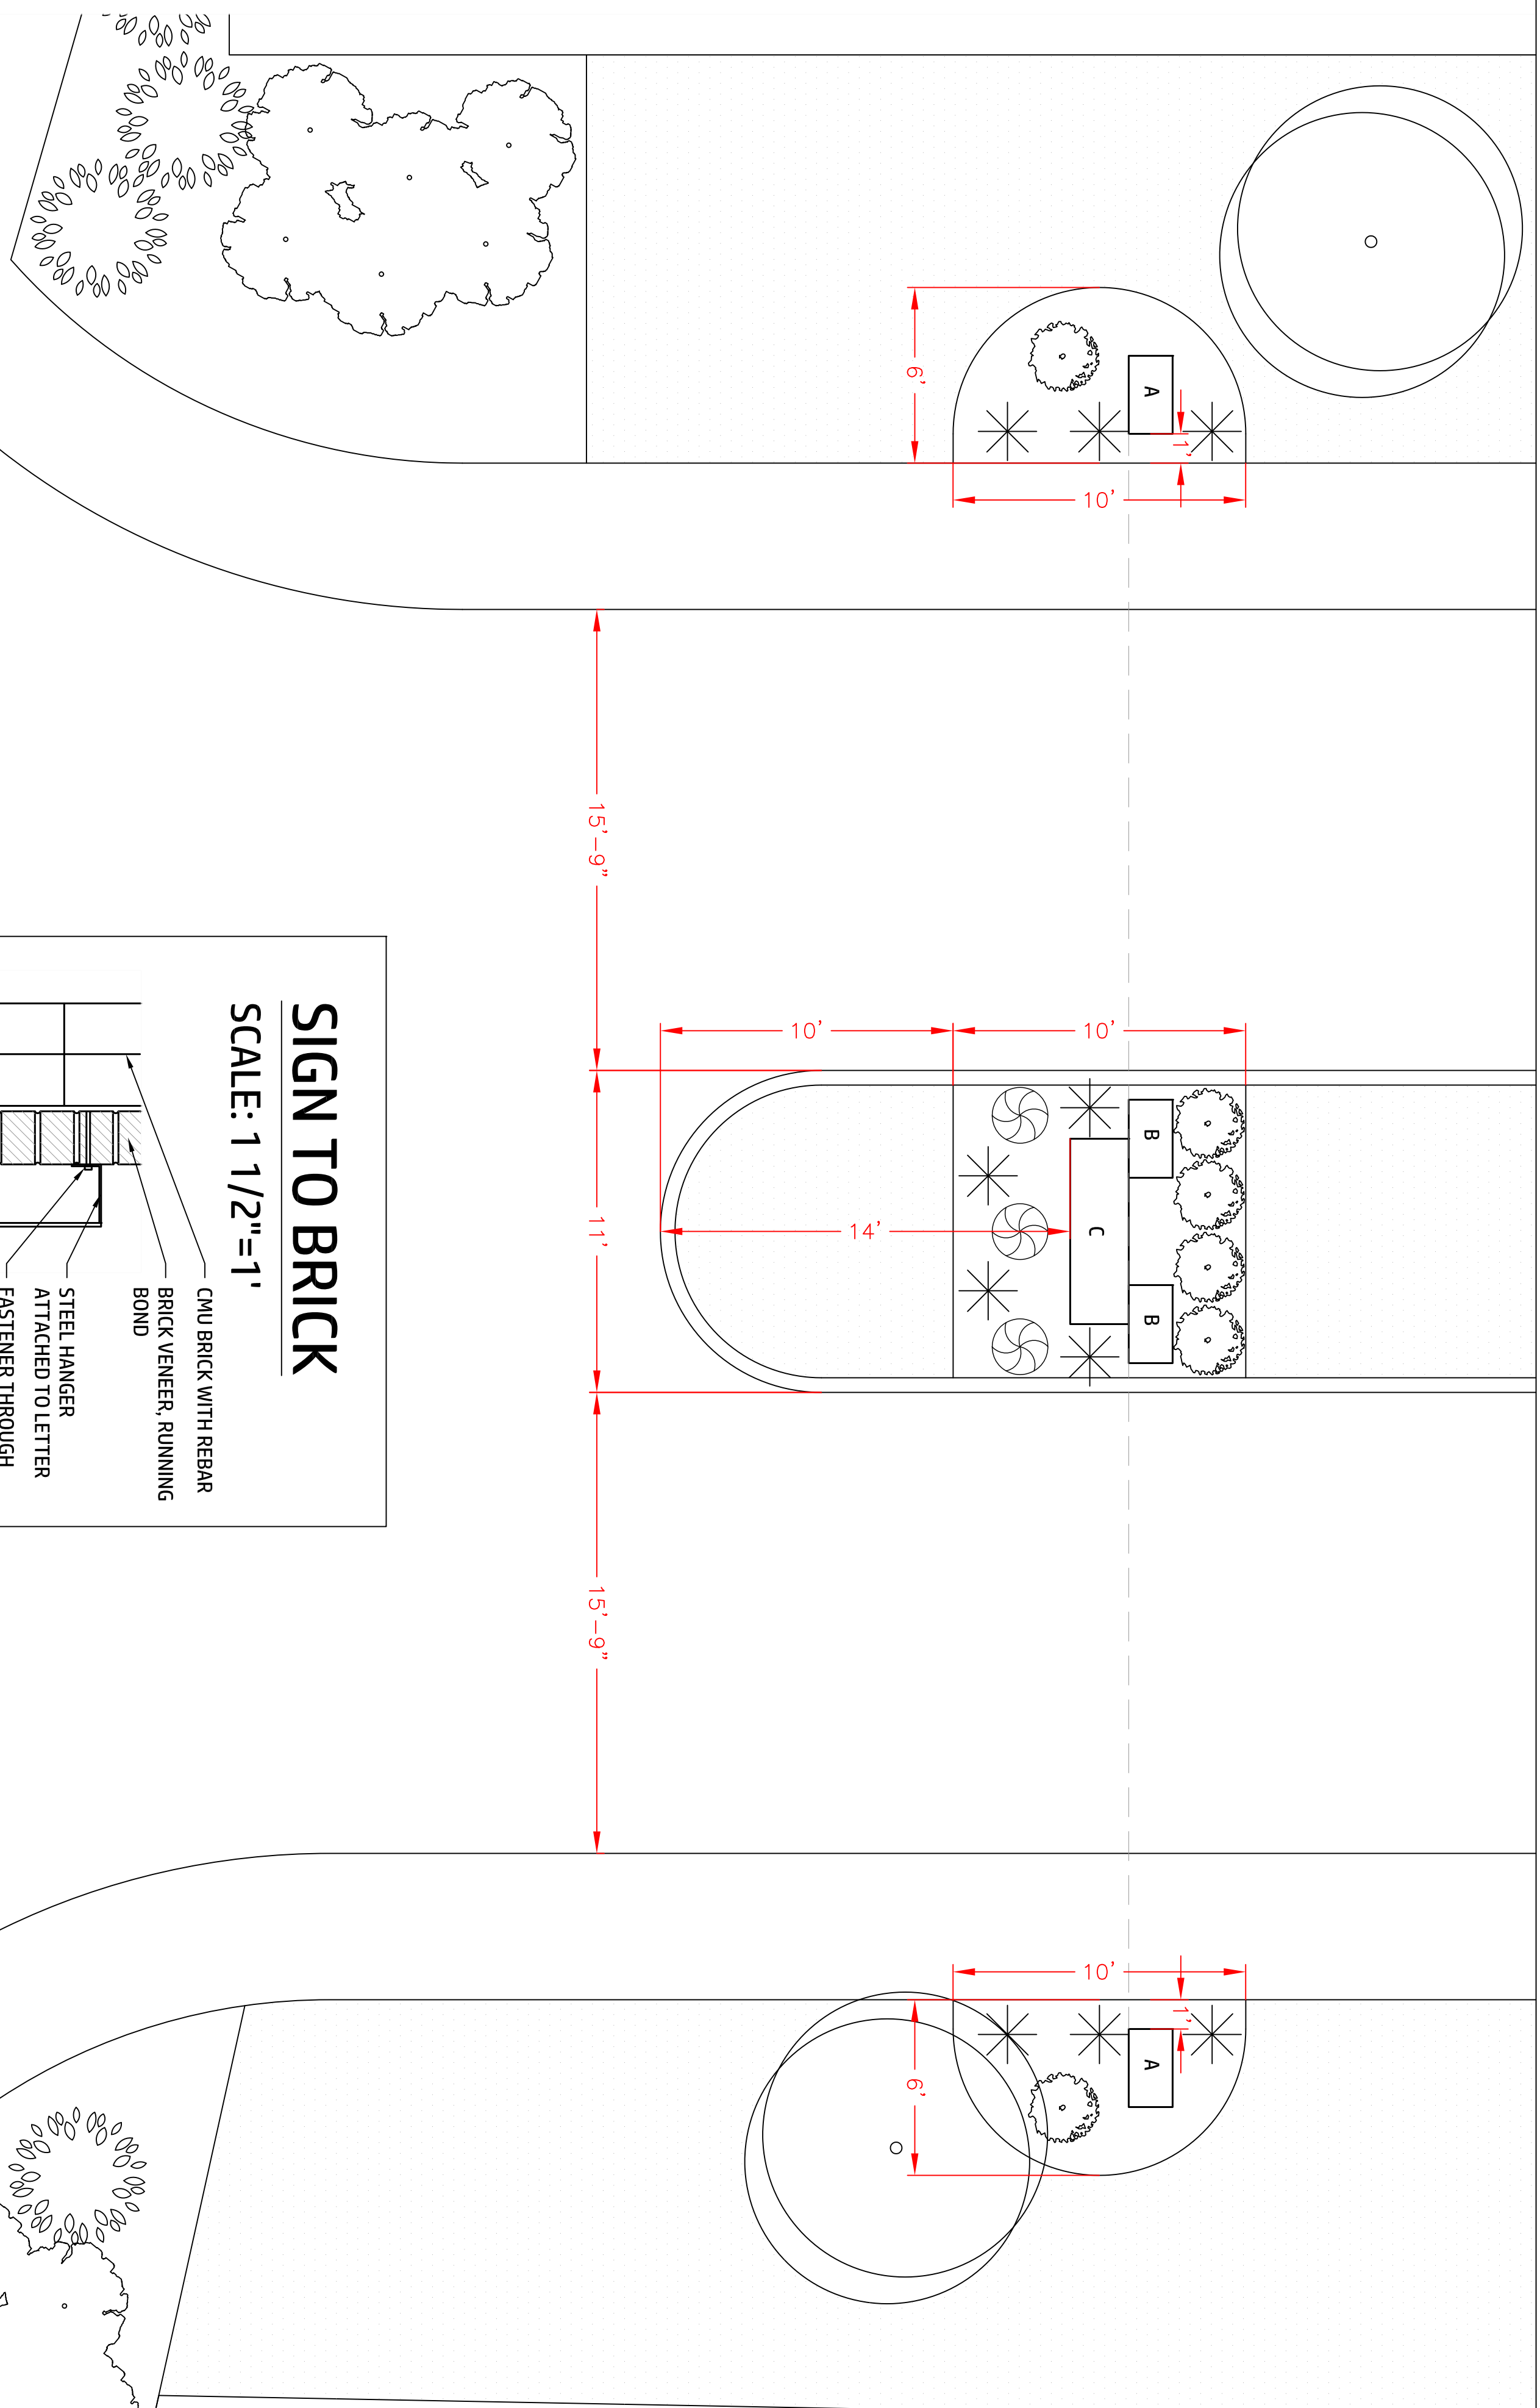

PLAN LAYOUT

SCALE: 1/4"=1'

BRICK SIGN DETAILS

SCALE: 1/2"=1'

ELEVATION

SCALE: 1/4"=1'