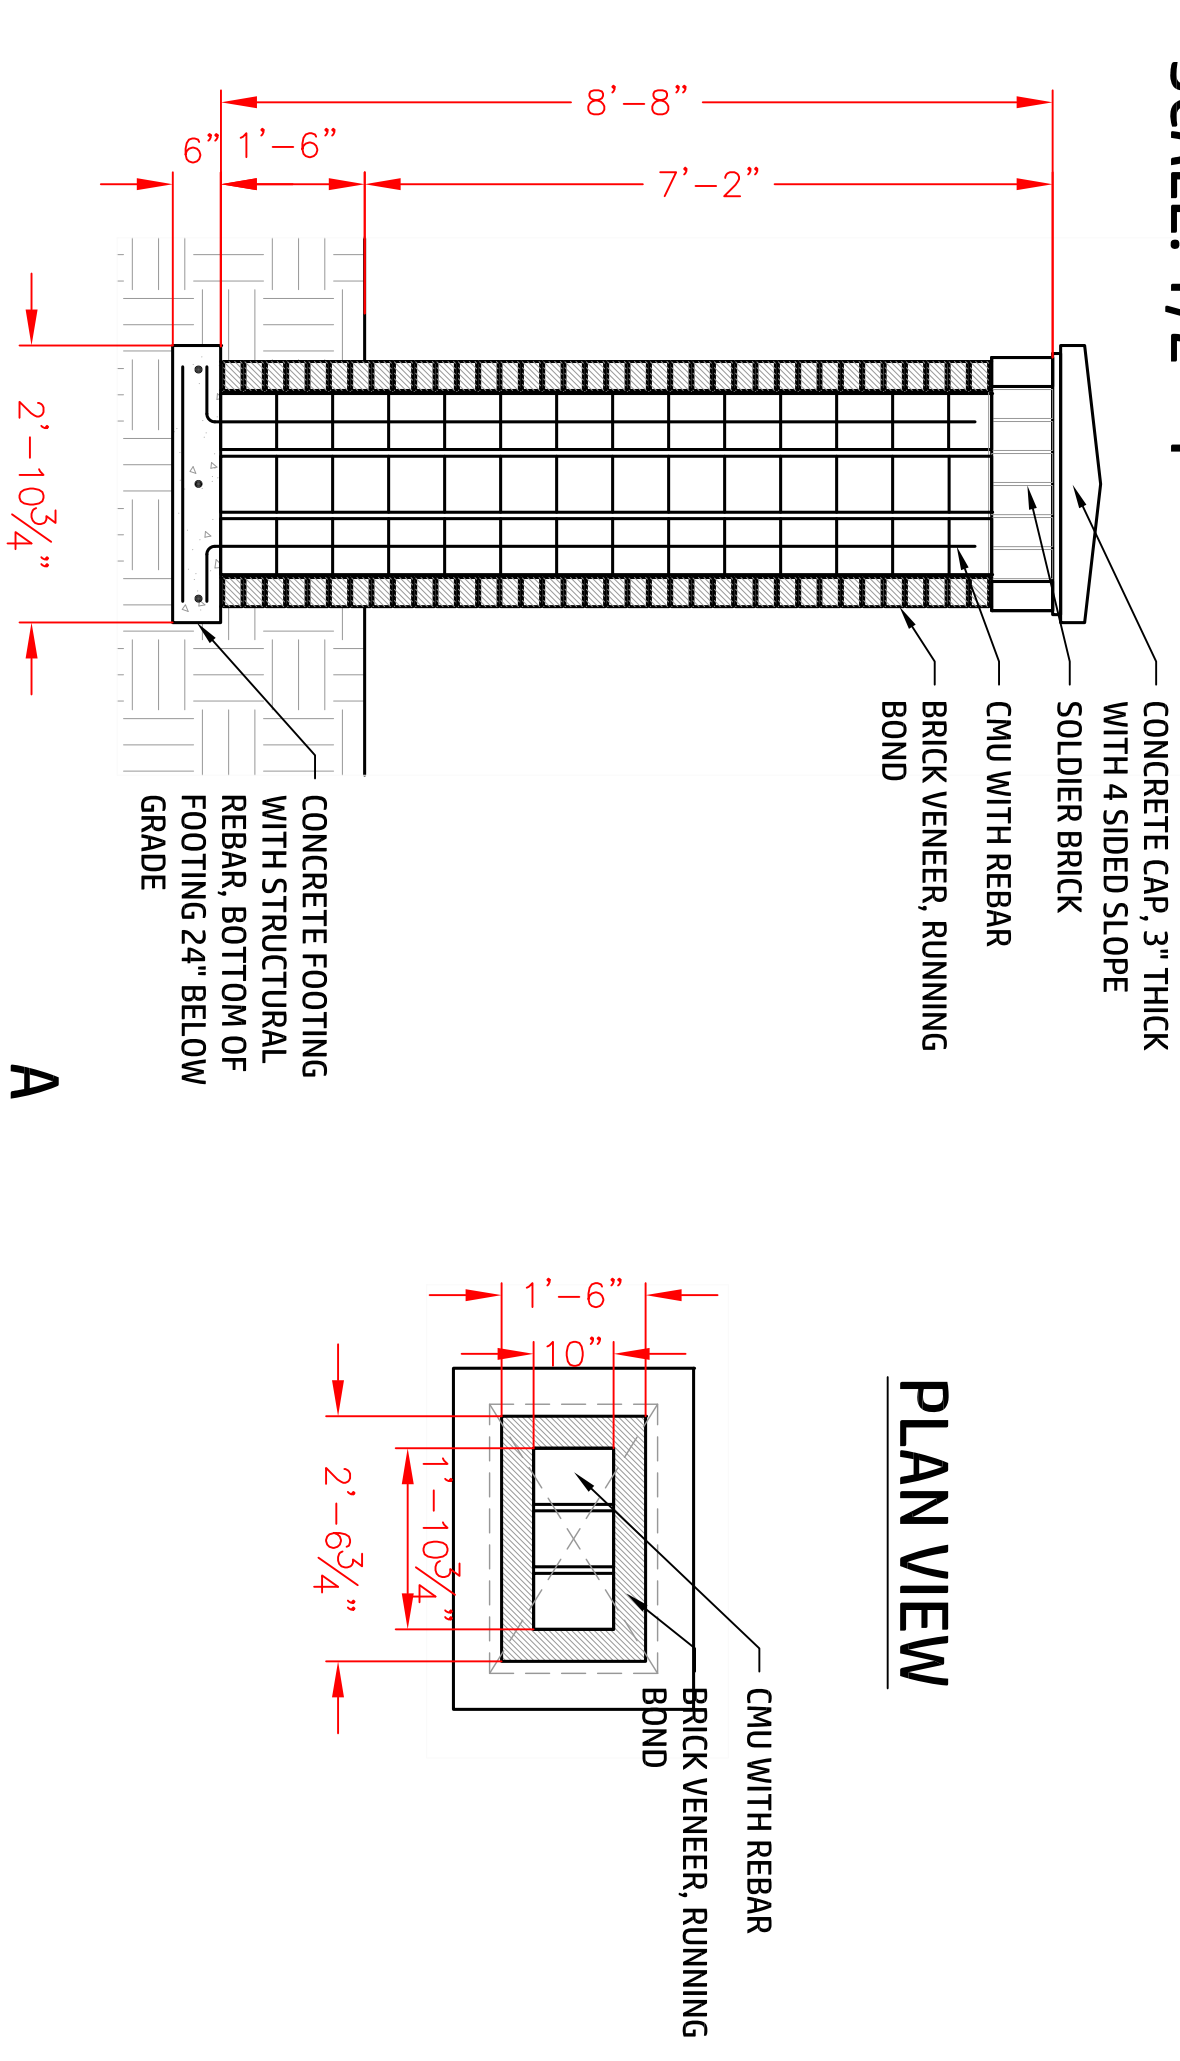

PLAN LAYOUT

SCALE: 1/4"=1'

BRICK SIGN DETAILS

SCALE: 1/2"=1'

ELEVATION

SCALE: 1/4"=1'